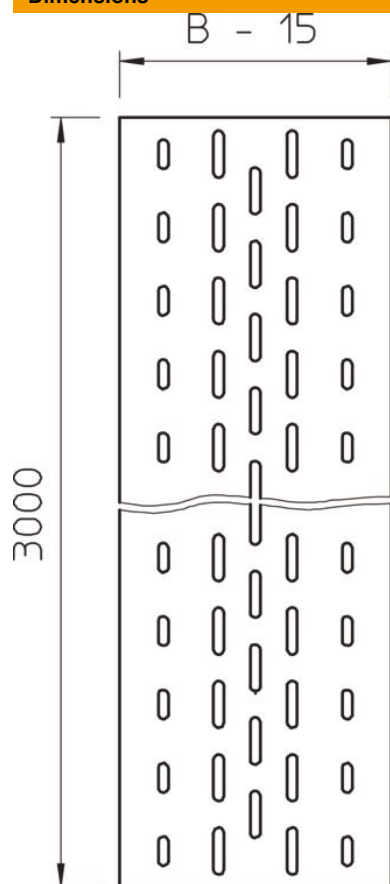

Technical data sheet

Insert plate FT

Item number: 6103464

Insert plate for use in cable ladders.

St Steel

FT Hot-dip galvanised

Master data

Item number	6103464
Type	ELB-L 50 FT
Description 1	Insertion plate
Description 2	perforated for cable ladder
Manufacturer	OBO
Dimension	500x3000
Material	Steel
Surface	Hot-dip galvanised
Surface standard	DIN EN ISO 1461
Smallest sales unit	3
Unit of quantity	Metre
Weight	269.74 kg
Weight unit	kg/100 m

Technical data sheet

Insert plate FT

Item number: 6103464

Dimensions

Length	3,000 mm
Width	500 mm
Height	45 mm
Dimension B	500 mm

Technical data

Material thickness	1 mm
--------------------	------