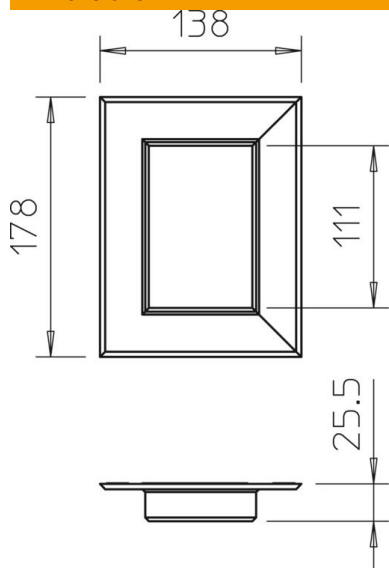

## Aluminium wall cover, closed, 70110

Item number: 6278840

Wall cover, closed, to close wall penetrations during panel mounting. In the respective dimensions, it is also suitable as a ceiling cover for ISS service poles.

### Master data

Item number	6278840
Type	G-AWAG70110RW
Description 1	Wall cover
Description 2	closed version
Manufacturer	OBO
Dimension	138x178x25
Colour	Pure white; RAL 9010
Material	Aluminium
Smallest sales unit	1
Unit of quantity	Piece
Weight	16 kg
Weight unit	kg/100 pc.

# Technical data sheet

Aluminium wall cover, closed, 70110

Item number: 6278840

## Dimensions

Length	25 mm
Width	178 mm
Height	138 mm