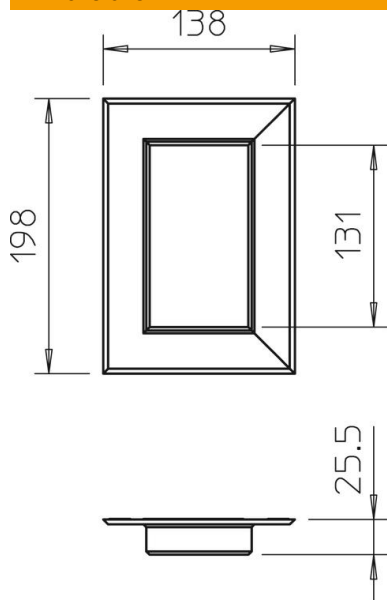

Technical data sheet

Aluminium wall cover, closed, 70130

Item number: 6278850

Wall cover, closed, to close wall penetrations during panel mounting. In the respective dimensions, it is also suitable as a ceiling cover for ISS service poles.

Alu Aluminium

Master data

Item number	6278850
Type	G-AWAG70130RW
Description 1	Wall cover
Description 2	closed version
Manufacturer	OBO
Dimension	138x198x25
Colour	Pure white; RAL 9010
Material	Aluminium
Smallest sales unit	1
Unit of quantity	Piece
Weight	17.3 kg
Weight unit	kg/100 pc.

Technical data sheet

Aluminium wall cover, closed, 70130

Item number: 6278850

Dimensions

Length	25 mm
Width	198 mm
Height	138 mm

Technical data

Version for	Universal
Halogen-free	yes
Trunking depth	70 mm
Mounting type of the trunking	Wall