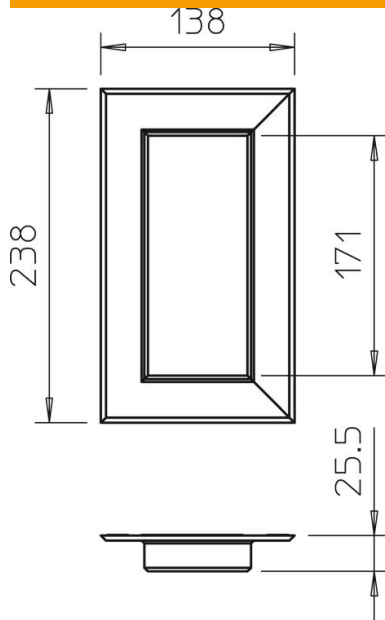

Technical data sheet

Aluminium wall cover, closed, 70170

Item number: 6278860

Wall cover, closed, to close wall penetrations during panel mounting. In the respective dimensions, it is also suitable as a ceiling cover for ISS service poles.

Alu Aluminium

Master data

| | |
|---------------------|----------------------|
| Item number | 6278860 |
| Type | G-AWAG70170RW |
| Description 1 | Wall cover |
| Description 2 | closed version |
| Manufacturer | OBO |
| Dimension | 138x238x25 |
| Colour | Pure white; RAL 9010 |
| Material | Aluminium |
| Smallest sales unit | 1 |
| Unit of quantity | Piece |
| Weight | 20 kg |
| Weight unit | kg/100 pc. |

Technical data sheet

Aluminium wall cover, closed, 70170

Item number: 6278860

Dimensions

| | |
|--------|--------|
| Length | 25 mm |
| Width | 238 mm |
| Height | 138 mm |

Technical data

| | |
|-------------------------------|-----------|
| Version for | Universal |
| Halogen-free | yes |
| Trunking depth | 70 mm |
| Mounting type of the trunking | Wall |