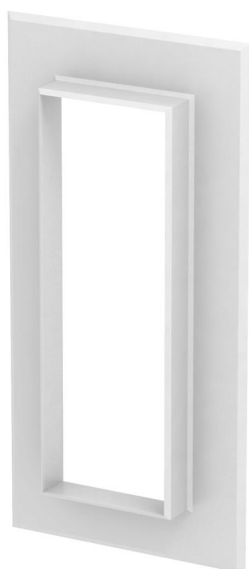

## Aluminium wall cover, closed, 70210

Item number: 6278870

Wall cover, closed, to close wall penetrations during panel mounting. In the respective dimensions, it is also suitable as a ceiling cover for ISS service poles.

### Master data

Item number	6278870
Type	G-AWAG70210RW
Description 1	Wall cover
Description 2	closed version
Manufacturer	OBO
Dimension	138x278x25
Colour	Pure white; RAL 9010
Material	Aluminium
Smallest sales unit	1
Unit of quantity	Piece
Weight	22.6 kg
Weight unit	kg/100 pc.

# Technical data sheet

Aluminium wall cover, closed, 70210

Item number: 6278870

## Dimensions

Length	25 mm
Width	278 mm
Height	138 mm