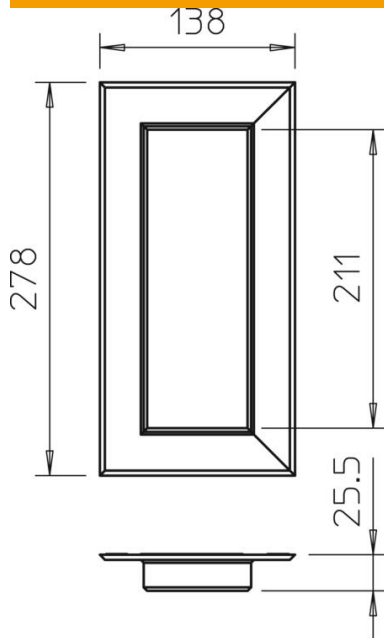

## Aluminium wall cover, closed, 70210

Item number: 6278870

Wall cover, closed, to close wall penetrations during panel mounting. In the respective dimensions, it is also suitable as a ceiling cover for ISS service poles.

### Master data

Item number	6278870
Type	G-AWAG70210RW
Description 1	Wall cover
Description 2	closed version
Manufacturer	OBO
Dimension	138x278x25
Colour	Pure white; RAL 9010
Material	Aluminium
Smallest sales unit	1
Unit of quantity	Piece
Weight	22.6 kg
Weight unit	kg/100 pc.

# Technical data sheet

Aluminium wall cover, closed, 70210

Item number: 6278870

## Dimensions

Length	25 mm
Width	278 mm
Height	138 mm