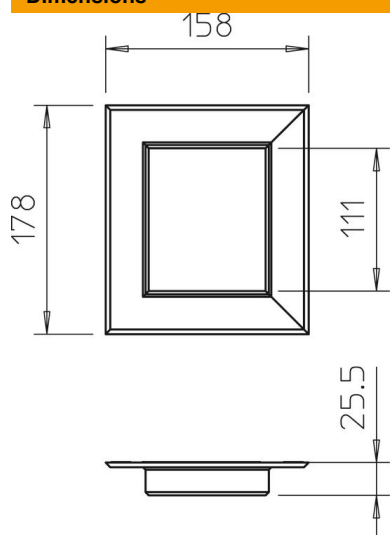

## Aluminium wall cover, closed, 90110

Item number: 6279020

Wall cover, closed, to close wall penetrations during panel mounting. In the respective dimensions, it is also suitable as a ceiling cover for ISS service poles.

### Master data

Item number	6279020
Type	G-AWAG90110RW
Description 1	Wall cover
Description 2	closed
Manufacturer	OBO
Dimension	158x178x25
Colour	Pure white; RAL 9010
Material	Aluminium
Smallest sales unit	1
Unit of quantity	Piece
Weight	17.4 kg
Weight unit	kg/100 pc.

# Technical data sheet

Aluminium wall cover, closed, 90110

Item number: 6279020

## Dimensions

Length	25 mm
Width	178 mm
Height	158 mm