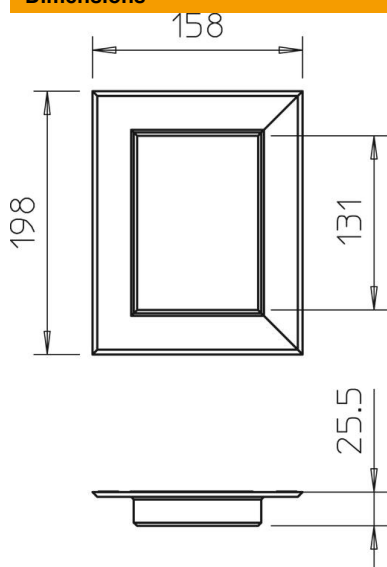

Technical data sheet

Aluminium wall cover, closed, 90130

Item number: 6279030

Wall cover, closed, to close wall penetrations during panel mounting. In the respective dimensions, it is also suitable as a ceiling cover for ISS service poles.

Alu Aluminium

Master data

Item number	6279030
Type	G-AWAG90130RW
Description 1	Wall cover
Description 2	closed
Manufacturer	OBO
Dimension	158x198x25
Colour	Pure white; RAL 9010
Material	Aluminium
Smallest sales unit	1
Unit of quantity	Piece
Weight	18.7 kg
Weight unit	kg/100 pc.

Technical data sheet

Aluminium wall cover, closed, 90130

Item number: 6279030

Dimensions

Length	25 mm
Width	198 mm
Height	158 mm

Technical data

Version for	Universal
Halogen-free	yes
Trunking depth	90 mm
Mounting type of the trunking	Wall