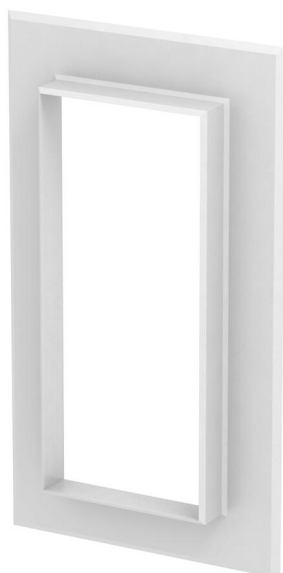

## Aluminium wall cover, closed, 90210

Item number: 6279050

Wall cover, closed, to close wall penetrations during panel mounting. In the respective dimensions, it is also suitable as a ceiling cover for ISS service poles.

### Master data

Item number	6279050
Type	G-AWAG90210RW
Description 1	Wall cover
Description 2	closed
Manufacturer	OBO
Dimension	158x278x25
Colour	Pure white; RAL 9010
Material	Aluminium
Smallest sales unit	1
Unit of quantity	Piece
Weight	23.9 kg
Weight unit	kg/100 pc.

# Technical data sheet

Aluminium wall cover, closed, 90210

Item number: 6279050

## Dimensions

Length	25 mm
Width	278 mm
Height	158 mm