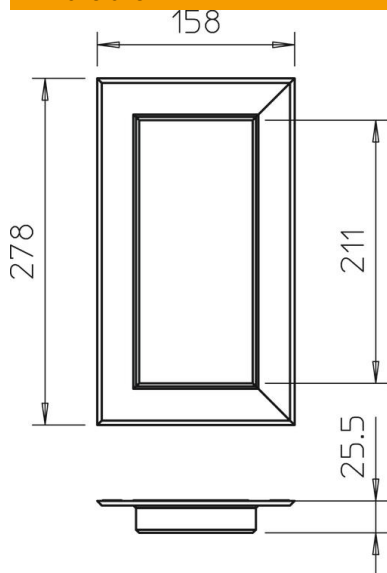

## Aluminium wall cover, closed, 90210

Item number: 6279050

Wall cover, closed, to close wall penetrations during panel mounting. In the respective dimensions, it is also suitable as a ceiling cover for ISS service poles.

### Master data

Item number	6279050
Type	G-AWAG90210RW
Description 1	Wall cover
Description 2	closed
Manufacturer	OBO
Dimension	158x278x25
Colour	Pure white; RAL 9010
Material	Aluminium
Smallest sales unit	1
Unit of quantity	Piece
Weight	23.9 kg
Weight unit	kg/100 pc.

# Technical data sheet

Aluminium wall cover, closed, 90210

Item number: 6279050

## Dimensions

Length	25 mm
Width	278 mm
Height	158 mm