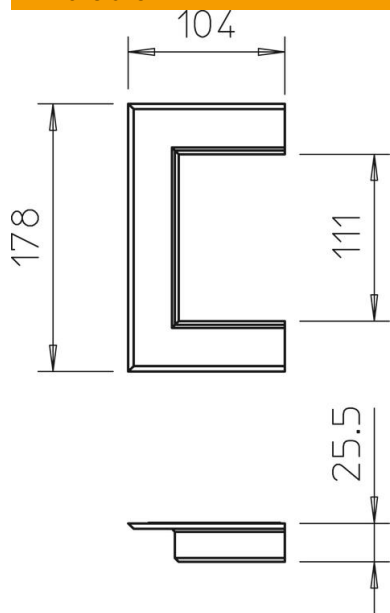

# Technical data sheet

Aluminium wall cover, open, 70110

Item number: 6278800

Wall cover, open, to close wall penetrations during wall mounting.

**Alu** Aluminium

## Master data

Item number	6278800
Type	G-AWAO70110RW
Description 1	Wall cover
Description 2	open version
Manufacturer	OBO
Dimension	104x178x25
Colour	Pure white; RAL 9010
Material	Aluminium
Smallest sales unit	1
Unit of quantity	Piece
Weight	10.3 kg
Weight unit	kg/100 pc.

# Technical data sheet

Aluminium wall cover, open, 70110

Item number: 6278800

## Dimensions

Length	25 mm
Width	178 mm
Height	104 mm