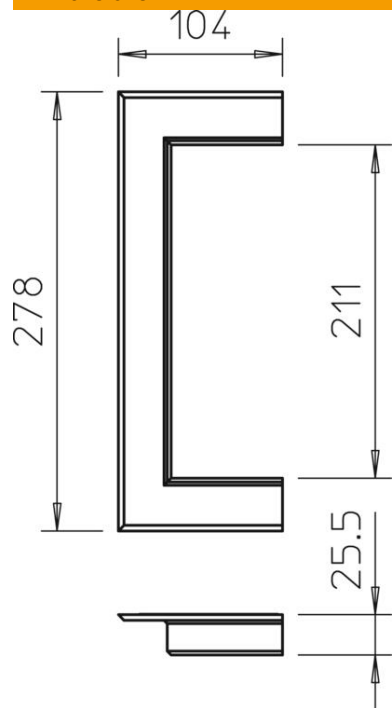

Technical data sheet

Aluminium wall cover, open, 70210

Item number: 6278830

Wall cover, open, to close wall penetrations during wall mounting.

Alu Aluminium

Master data

Item number	6278830
Type	G-AWAO70210RW
Description 1	Wall cover
Description 2	open version
Manufacturer	OBO
Dimension	104x278x25
Colour	Pure white; RAL 9010
Material	Aluminium
Smallest sales unit	1
Unit of quantity	Piece
Weight	13.6 kg
Weight unit	kg/100 pc.

Technical data sheet

Aluminium wall cover, open, 70210

Item number: 6278830

Dimensions

Length	25 mm
Width	278 mm
Height	104 mm

Technical data

Version for	Universal
Halogen-free	yes
Trunking depth	70 mm
Mounting type of the trunking	Wall