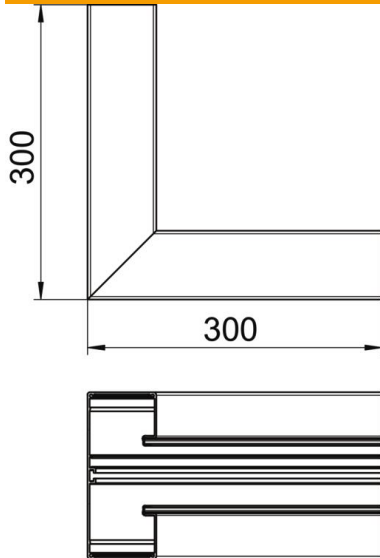

Technical data sheet

Internal corner, symmetrical, for device installation trunking Rapid 80 type GA-S70170

Item number: 6279140

Internal corner for changing the direction of the Rapid 80 GA aluminium device installation trunking.
The visible surfaces of the fittings are laminated.

Alu Aluminium

Master data

Item number	6279140
Type	GA-SI70170RW
Description 1	Internal corner
Description 2	symmetrical
Manufacturer	OBO
Dimension	70x170x300
Colour	Pure white; RAL 9010
Material	Aluminium
Smallest sales unit	1
Unit of quantity	Piece
Weight	172 kg
Weight unit	kg/100 pc.

Technical data sheet

Internal corner, symmetrical, for device installation trunking Rapid 80 type GA-S70170

Item number: 6279140

Dimensions

Length	300 mm
Width	170 mm
Height	70 mm

Technical data

Number of covers	1
Version for	Base
Shape	Symmetrical
Halogen-free	yes
Cable retaining clip	no
Duct connector	no
Cover mounting type	Internal
Mounting perforation in base	no
Cover width	76.5 mm
Protection rating	IP30
Protective film	yes
Protection rating IK code	IK10
Permitted temperature range, max.	60 °C
Permitted temperature range, min.	-25 °C
Angle range, min.	90 mm