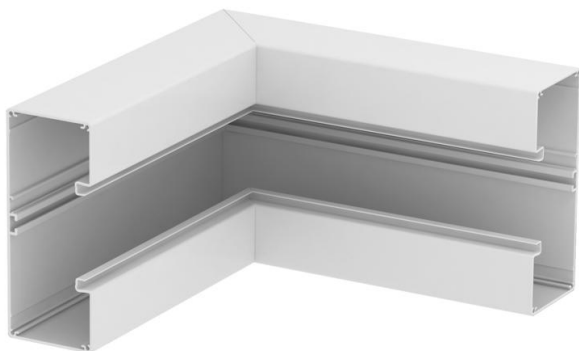

Technical data sheet

Internal corner, symmetrical, for device installation trunking Rapid 80 type GA-S70170

Item number: 6279140

Internal corner for changing the direction of the Rapid 80 GA aluminium device installation trunking.
The visible surfaces of the fittings are laminated.

Alu Aluminium

Master data

Item number	6279140
Type	GA-SI70170RW
Description 1	Internal corner
Description 2	symmetrical
Manufacturer	OBO
Dimension	70x170x300
Colour	Pure white; RAL 9010
Material	Aluminium
Smallest sales unit	1
Unit of quantity	Piece
Weight	172 kg
Weight unit	kg/100 pc.

Technical data sheet

Internal corner, symmetrical, for device installation trunking Rapid 80 type GA-S70170

Item number: 6279140

Dimensions

Length	300 mm
Width	170 mm
Height	70 mm

Technical data

Number of covers	1
Version for	Base
Shape	Symmetrical
Halogen-free	yes
Cable retaining clip	no
Duct connector	no
Cover mounting type	Internal
Mounting perforation in base	no
Cover width	76.5 mm
Protection rating	IP30
Protective film	yes
Protection rating IK code	IK10
Permitted temperature range, max.	60 °C
Permitted temperature range, min.	-25 °C
Angle range, min.	90 mm