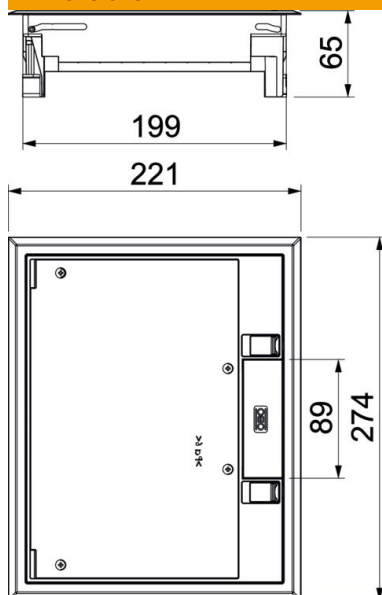

Floor covering recess in the hinged cover pre-adjusted to 5 mm, if necessary adjustable to 3, 8 or 10 mm.

PA Polyamide

Master data

Item number	7405322
Type	GES6-2U10T 9011
Description 1	Service outlet
Description 2	for universal mounting
Manufacturer	OBO
Dimension	274x221x66
Colour	Graphite black; RAL 9011
Material	Polyamide
Smallest sales unit	1
Unit of quantity	Piece
Weight	138 kg
Weight unit	kg/100 pc.

Technical data sheet

GES6 service outlet with locking slider

Item number: 7405322

Dimensions

Length	221 mm
Width	274 mm
Height	65 mm

Technical data

Number of installable devices	9
Number of mounting boxes	3
Version for	Rectangular
Cable outlet version	Swivellable cord outlet
Floor covering protection frame	yes
Floor care	Dry
Seal installation option	no
Screed height, min.	73 mm
Floor height, min.	73 mm
Suitable for raised floor installation	yes
Suitable for cavity floor installation	yes
Suitable for wet care	no
Suitable for underfloor box	250/350
Suitable for underfloor ducts	yes
Device support to accept mounting boxes	yes
Length of external dimensions	221 mm
Length of installation dimensions	201 mm
With floor covering recess	yes
Nominal size for device installation units	6
Frame version	Carpet protection frame
Protection rating (IP) when used	IP20
Protection rating (IP) when unused	IP40
Protection rating IK code	IK08
Heavy-duty version	no

Technical data sheet

GES6 service outlet with locking slider

Item number: 7405322

Technical data

Installation system type	UT3
Vertical load, large area	to 3,000 N
Vertical load, small area	to 2,000 N
Approvals	VDE
Opening mechanism	Locking slider
Floor covering thickness	5 mm