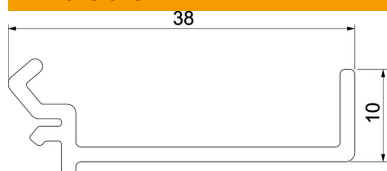

## Partition GK-TW53

Item number: 6113290

Partition for mounting in Rapid 45-2 GK and GA device installation trunking for installing cables of different voltage levels.

**PVC** Polyvinylchloride

### Master data

Item number	6113290
Type	GK-TW53
Description 1	Partition
Description 2	for Rapid 45-2
Manufacturer	OBO
Dimension	38x13x2000
Colour	Light grey; RAL 7035
Material	Polyvinylchloride
Smallest sales unit	2
Unit of quantity	Metre
Weight	28.7 kg
Weight unit	kg/100 m

### Dimensions

Length	2,000 mm
Width	10 mm
Height	38 mm