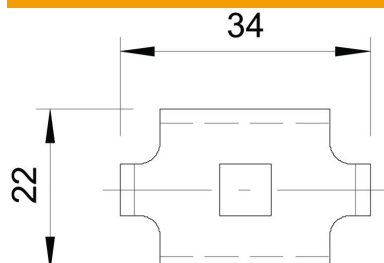

Master data

Item number	6016857
Type	GKS 34 FS SP
Description 1	Hold-down clamp
Description 2	for mesh cable tray
Manufacturer	OBO
Material	Steel
Surface	Strip galvanized
Surface standard	DIN EN 10346
Smallest sales unit	25
Unit of quantity	Piece
Weight	2 kg
Weight unit	kg/100 pc.

Technical data sheet

Hold-down clamp FS

Item number: 6016857

Dimensions

Dimension	34 x 22
-----------	---------

Technical data

Suitable for mesh cable tray	yes
Suitable for cable ladder	no
Suitable for cable tray	no
Rustproof steel, pickled	no
Connection type	Miscellaneous