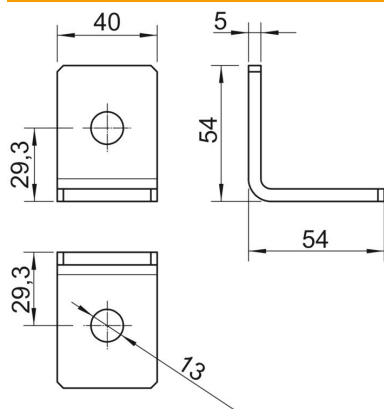

## Mounting bracket, 90° with 2 holes A4

Item number: 1124739

Mounting bracket with two holes to connect profile rails 41 x 41 mm and 41 x 21 mm at an angle of 90°.

**A4** Stainless steel

**2B** Bright, treated

### Master data

Item number	1124739
Type	GMS 2 VW 90 A4
Description 1	Connection bracket
Description 2	90°, with 2 holes
Manufacturer	OBO
Dimension	54x54x40x4
Material	Stainless steel
Surface	Bright, treated
Surface standard	
Smallest sales unit	10
Unit of quantity	Piece
Weight	11.5 kg
Weight unit	kg/100 pc.

### Dimensions

Length	54 mm
Width	40 mm
Height	54 mm

### Technical data

Version for	90° angle
Version for	Bracket
Suitable for profile shapes	C profile
Hole size	13 mm
Material thickness	4 mm
With screw accessories	no
Rustproof steel, pickled	no