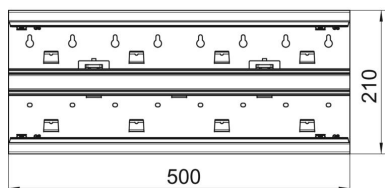

# Technical data sheet

T piece, symmetrical, double, for device installation trunking Rapid 80 type GS-D90210  
Item number: 6278560

T piece suitable for direct wall mounting.

St Steel

## Master data

Item number	6278560
Type	GS-DT90210RW
Description 1	T piece
Description 2	symmetrical
Manufacturer	OBO
Dimension	90x210x500
Colour	Pure white; RAL 9010
Material	Steel
Smallest sales unit	1
Unit of quantity	Piece
Weight	226 kg
Weight unit	kg/100 pc.

# Technical data sheet

T piece, symmetrical, double, for device installation trunking Rapid 80 type GS-D90210

Item number: 6278560

## Dimensions

Length	500 mm
Width	210 mm
Height	90 mm