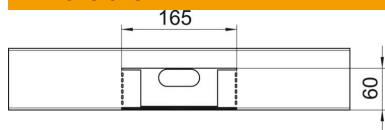

# Technical data sheet

T piece, symmetrical, double, for device installation trunking Rapid 80 type GS-D90210  
Item number: 6278560

T piece suitable for direct wall mounting.

St Steel

## Master data

Item number	6278560
Type	GS-DT90210RW
Description 1	T piece
Description 2	symmetrical
Manufacturer	OBO
Dimension	90x210x500
Colour	Pure white; RAL 9010
Material	Steel
Smallest sales unit	1
Unit of quantity	Piece
Weight	226 kg
Weight unit	kg/100 pc.

## Dimensions

Length	500 mm
Width	210 mm
Height	90 mm

## Technical data

Number of covers	2
Version for	Base
for duct width	210 mm
for trunking height	90 mm
Halogen-free	yes
Cable retaining clip	no
Duct connector	no
Cover mounting type	Internal
Mounting perforation in base	yes
Cover width	76.5 mm
Cover width 2	76.5 mm
Protection rating	IP30
Protective film	yes
Protection rating IK code	IK10
Symmetrical	yes
Permitted temperature range, max.	60 °C
Permitted temperature range, min.	-25 °C