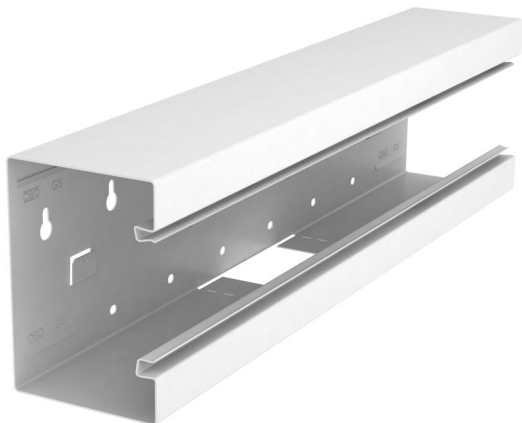

# Technical data sheet

T piece, symmetrical, for device installation trunking Rapid 80 type GS-S90130

Item number: 6277360

T piece suitable for direct wall mounting.

St Steel

## Master data

Item number	6277360
Type	GS-ST90130RW
Description 1	T piece
Description 2	symmetrical
Manufacturer	OBO
Dimension	90x130x500
Colour	Pure white; RAL 9010
Material	Steel
Smallest sales unit	1
Unit of quantity	Piece
Weight	157 kg
Weight unit	kg/100 pc.

# Technical data sheet

T piece, symmetrical, for device installation trunking Rapid 80 type GS-S90130

Item number: 6277360

## Dimensions

Length	500 mm
Width	130 mm
Height	90 mm