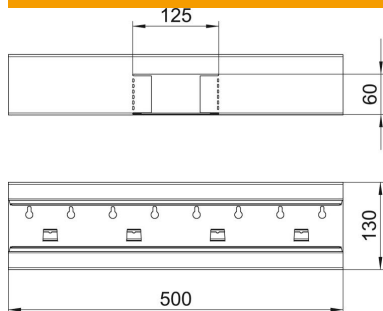

# Technical data sheet

T piece, symmetrical, for device installation trunking Rapid 80 type GS-S90130

Item number: 6277360

T piece suitable for direct wall mounting.

St Steel

## Master data

Item number	6277360
Type	GS-ST90130RW
Description 1	T piece
Description 2	symmetrical
Manufacturer	OBO
Dimension	90x130x500
Colour	Pure white; RAL 9010
Material	Steel
Smallest sales unit	1
Unit of quantity	Piece
Weight	157 kg
Weight unit	kg/100 pc.

# Technical data sheet

T piece, symmetrical, for device installation trunking Rapid 80 type GS-S90130

Item number: 6277360

## Dimensions

Length	500 mm
Width	130 mm
Height	90 mm