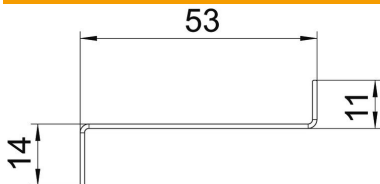

Technical data sheet

Partition GS-TW70

Item number: 6277090

Partition to divide the trunking for different voltage levels. Self-conducting contacting during mounting.

St Steel

Master data

Item number	6277090
Type	GS-TW70
Description 1	Partition
Description 2	for GS 70
Manufacturer	OBO
Dimension	24x53x2000
Material	Steel
Smallest sales unit	2
Unit of quantity	Metre
Weight	58.65 kg
Weight unit	kg/100 m

Dimensions

Length	2,000 mm
Width	24 mm
Height	53 mm

Technical data sheet

Partition GS-TW70

Item number: 6277090

Technical data

Version for	Single
Fastening type	Plug-in
Suitable for duct depth	70
Halogen-free	yes
Protection rating	IP30
Protection rating IK code	IK10
Permitted temperature range, max.	60 °C
Permitted temperature range, min.	-25 °C