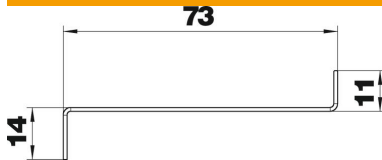

Technical data sheet

Partition GS-TW90

Item number: 6277095

Partition to divide the trunking for different voltage levels. Self-conducting contacting during mounting.

St Steel

Master data

Item number	6277095
Type	GS-TW90
Description 1	Partition
Description 2	for GS 90
Manufacturer	OBO
Dimension	24x73x2000
Material	Steel
Smallest sales unit	2
Unit of quantity	Metre
Weight	74.4 kg
Weight unit	kg/100 m

Dimensions

Length	2,000 mm
Width	24 mm
Height	73 mm

Technical data sheet

Partition GS-TW90

Item number: 6277095

Technical data

Version for	Single
Fastening type	Plug-in
Suitable for duct depth	90
Halogen-free	yes
Protection rating	IP30
Protection rating IK code	IK10
Permitted temperature range, max.	60 °C
Permitted temperature range, min.	-25 °C