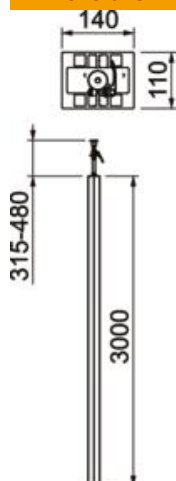

Technical data sheet

Service pole, type ISS140110

Item number: 6288960

ISS aluminium service pole with a 76.5 mm system opening.

Set consists of:

1 two-compartment pole with clamping fastening

Total length 3,315–3,480 mm

1 ceiling fastening with clamping device

2 aluminium covers

Length: 3,000 mm

The service pole is suitable for accepting front-locking accessory mounting boxes of the series 71GD... The installation of a partition of type GA-TW70 (6279711) and the installation of the cover clip, type KL80A (6288640), are possible as an option.

The following accessories can be used, depending on the mounting situation.

Alu Aluminium

Master data

Item number	6288960
Type	ISS140110RW
Description 1	Service pole
Description 2	floor/ceiling
Manufacturer	OBO
Dimension	3000x110x140
Colour	Pure white; RAL 9010
Material	Aluminium
Smallest sales unit	1
Unit of quantity	Piece
Weight	1370 kg
Weight unit	kg/100 pc.

Technical data sheet

Service pole, type ISS140110

Item number: 6288960

Dimensions

Length	3,000 mm
Width	110 mm
Height	140 mm

Technical data

Number of usable covers	2
Number of compartments	2 St.
Version for	Double-sided
Fastening type	Tension
Floor mounting	yes
Ceiling mounting	yes
Continuous profile	yes
Halogen-free	yes
Height compensation, max.	480 mm
Height compensation, min.	315 mm
Cable entry	Top/bottom
Cover width	76.5 mm
Changes according to location	no
Pole shape	Rectangular
Pole height, max.	3480 mm
Pole height, min.	3315 mm
Adjustable	yes
Pre-wired	no