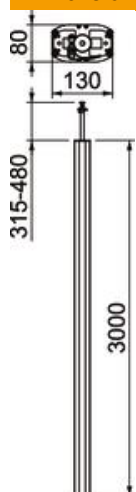

Technical data sheet

Service pole, type ISSDM45

Item number: 6289970

ISS aluminium service pole with a 45 mm system opening.

Set consists of:

1 two-compartment pole with clamping fastening

Total length 3,315–3,480 mm

1 ceiling fastening with clamping device

2 aluminium covers, length: 3,000 mm

The clamping device attached at the top of the ISS service pole can be variably adjusted between 315 and 480 mm. Possible colour options are aluminium anodised or pure white. The pole is based on a slender, oval aluminium profile.

There are two 45 mm system openings on opposite sides for direct installation of Module 45® devices.

Alu Aluminium

Master data

Item number	6289970
Type	ISSDM45RW
Description 1	Service pole
Description 2	floor/ceiling
Manufacturer	OBO
Dimension	3000x80x130
Colour	Pure white; RAL 9010
Material	Aluminium
Smallest sales unit	1
Unit of quantity	Piece
Weight	1172 kg
Weight unit	kg/100 pc.

Technical data sheet

Service pole, type ISSDM45

Item number: 6289970

Dimensions

Length	3,000 mm
Width	80 mm
Height	130 mm

Technical data

Number of usable covers	2
Number of compartments	2 St.
Version for	Double-sided
Fastening type	Tension
Floor mounting	yes
Ceiling mounting	yes
Continuous profile	yes
Halogen-free	yes
Height compensation, max.	480 mm
Height compensation, min.	315 mm
Cable entry	Top/bottom
Cover width	45 mm
Changes according to location	no
Pole shape	Oval
Pole height, max.	3480 mm
Pole height, min.	3315 mm
Adjustable	yes
Pre-wired	no