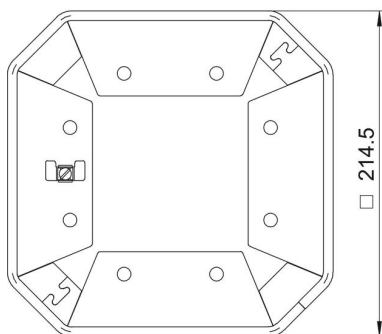

Technical data sheet

Protective frame for ISSHS4

Item number: 6286810

Protective frame for ISSHS4 service pole for mechanical protection of the columns in the foot area.

St Steel

Master data

Item number	6286810
Type	ISSHS4SR40
Description 1	Protective frame
Description 2	for ISSHS4
Manufacturer	OBO
Dimension	41x214
Colour	Jet black; RAL 9005
Material	Steel
Smallest sales unit	1
Unit of quantity	Piece
Weight	69.4 kg
Weight unit	kg/100 pc.

Technical data sheet

Protective frame for ISSHS4

Item number: 6286810

Dimensions

Length	214.5 mm
Width	214.5 mm
Height	41.5 mm

Technical data

Type of accessory	Miscellaneous
Halogen-free	yes