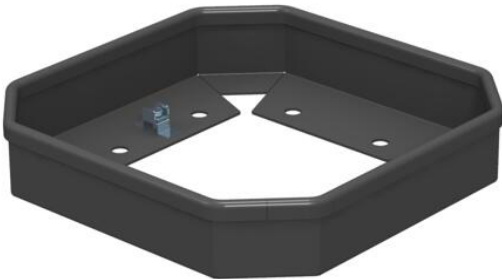

Technical data sheet

Protective frame for ISSHS4

Item number: 6286810

Protective frame for ISSHS4 service pole for mechanical protection of the columns in the foot area.

St Steel

Master data

Item number	6286810
Type	ISSHS4SR40
Description 1	Protective frame
Description 2	for ISSHS4
Manufacturer	OBO
Dimension	41x214
Colour	Jet black; RAL 9005
Material	Steel
Smallest sales unit	1
Unit of quantity	Piece
Weight	69.4 kg
Weight unit	kg/100 pc.

Technical data sheet

Protective frame for ISSHS4

Item number: 6286810

Dimensions

Length	214.5 mm
Width	214.5 mm
Height	41.5 mm

Technical data

Type of accessory	Miscellaneous
Halogen-free	yes