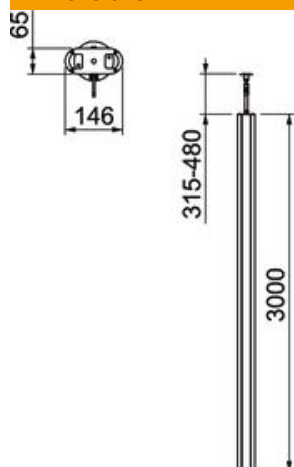

Technical data sheet

Service pole, type ISSOG70140

Item number: 6289090

ISS service pole, oval shape, aluminium, with a 76.5 mm system opening.

Set consists of:

1 single-compartment column with clamping attachment

Total length: 3,315–3,480 mm

1 single-compartment pole with clamping device

1 trunking installation profile

Length 3,000 mm

1 aluminium cover

Length: 3,000 mm

The area for device installation is suitable for accepting front-locking accessory mounting boxes of the series 71GD...

The following accessories can be used, depending on the mounting situation.

Alu Aluminium

Master data

Item number	6289090
Type	ISSOG70140RW
Description 1	Service pole
Description 2	Floor/ceiling
Manufacturer	OBO
Dimension	3000x146x65
Colour	Pure white; RAL 9010
Material	Aluminium
Smallest sales unit	1
Unit of quantity	Piece
Weight	700 kg
Weight unit	kg/100 pc.

Technical data sheet

Service pole, type ISSOG70140

Item number: 6289090

Dimensions

Length	3,000 mm
Width	146 mm
Height	65 mm

Technical data

Number of usable covers	1
Number of compartments	1 St.
Version for	Single-sided
Fastening type	Tension
Floor mounting	yes
Ceiling mounting	yes
Continuous profile	yes
Halogen-free	yes
Height compensation, max.	480 mm
Height compensation, min.	315 mm
Cable entry	Top/bottom
Cover width	76.5 mm
Changes according to location	no
Pole shape	Oval
Pole height, max.	3480 mm
Pole height, min.	3315 mm
Adjustable	yes
Pre-wired	no