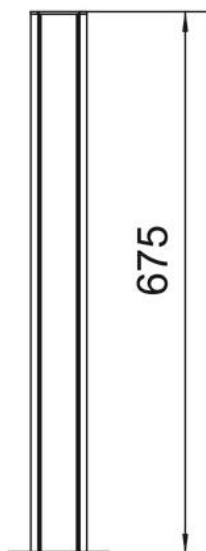

## Service pole, type ISSRHSM45

Item number: 6290090

ISS aluminium service pole with a 45 mm system opening.

Set consisting of:

1 one-compartment pole with stand

Total length: 675 mm

1 aluminium cover

Length: 675 mm

### Master data

Item number	6290090
Type	ISSRHSM45RW
Description 1	Service pole
Description 2	floor
Manufacturer	OBO
Dimension	675x70x60
Colour	Pure white; RAL 9010
Material	Aluminium
Smallest sales unit	1
Unit of quantity	Piece
Weight	135 kg
Weight unit	kg/100 pc.

# Technical data sheet

Service pole, type ISSRHSM45

Item number: 6290090

## Dimensions

Length	675 mm
Width	70 mm
Height	59.5 mm