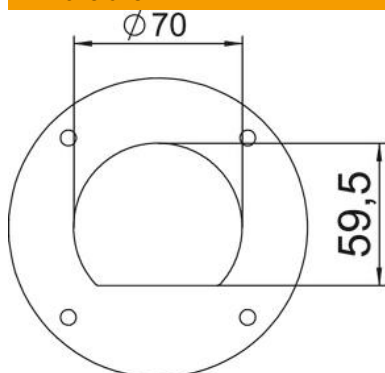

## Service pole, type ISSRHSM45

Item number: 6290090

ISS aluminium service pole with a 45 mm system opening.

Set consisting of:

1 one-compartment pole with stand

Total length: 675 mm

1 aluminium cover

Length: 675 mm

### Master data

Item number	6290090
Type	ISSRHSM45RW
Description 1	Service pole
Description 2	floor
Manufacturer	OBO
Dimension	675x70x60
Colour	Pure white; RAL 9010
Material	Aluminium
Smallest sales unit	1
Unit of quantity	Piece
Weight	135 kg
Weight unit	kg/100 pc.

## Dimensions

Length	675 mm
Width	70 mm
Height	59.5 mm

## Technical data

Pole height, min.	675 mm
Adjustable	no
Pre-wired	no