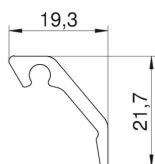

Technical data sheet

Convection grid profile

Item number: 6287701

Sloping convection grid, for optically attractive closing of spaces between the device installation trunking and the wall. The convection grid profiles are suitable for horizontal and vertical mounting.

Alu Aluminium

Master data

Item number	6287701
Type	KG2CW
Description 1	Convection grid profile
Manufacturer	OBO
Dimension	20x22x2000mm
Colour	Cream; RAL 9001
Material	Aluminium
Smallest sales unit	2
Unit of quantity	Metre
Weight	23.1 kg
Weight unit	kg/100 m

Dimensions

Length	2,000 mm
Width	19.3 mm
Height	21.7 mm

Technical data sheet

Convection grid profile

Item number: 6287701

Technical data

Halogen-free	yes
--------------	-----