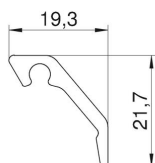

Alu Aluminium

Master data

Item number	6287702
Type	KG2LGR
Description 1	Convection grid profile
Manufacturer	OBO
Dimension	20x22x2000mm
Colour	Light grey; RAL 7035
Material	Aluminium
Smallest sales unit	2
Unit of quantity	Metre
Weight	23.1 kg
Weight unit	kg/100 m

Technical data sheet

Convection grid profile

Item number: 6287702

Dimensions

Length	2,000 mm
Width	19.3 mm
Height	21.7 mm

Technical data

Halogen-free	yes
--------------	-----