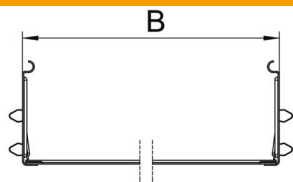

## Magic straight connector set FS

Item number: 6069094

Cable tray connector with quick fastening for the screwless connection of perforated cable trays with a side height of 110 mm. The optimised design means that the connector can be used to create radii and as a length compensation piece for large temperature deviations.

### Master data

Item number	6069094
Type	KTSMV 120 FS
Description 1	Straight connector set
Description 2	for cable tray Magic
Manufacturer	OBO
Dimension	110x200x200
Material	Steel
Surface	Strip galvanized
Surface standard	DIN EN 10346
Smallest sales unit	1
Unit of quantity	Piece
Weight	50.8 kg
Weight unit	kg/100 pc.

### Dimensions

Length	200 mm
Width	200 mm
Height	110 mm
Plate thickness	1 mm
Dimension B	200 mm