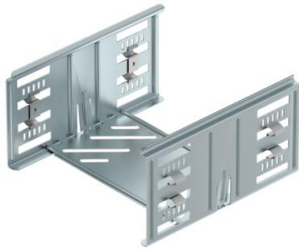

## Magic straight connector set FS

Item number: 6069094

Cable tray connector with quick fastening for the screwless connection of perforated cable trays with a side height of 110 mm. The optimised design means that the connector can be used to create radii and as a length compensation piece for large temperature deviations.

### Master data

Item number	6069094
Type	KTSMV 120 FS
Description 1	Straight connector set
Description 2	for cable tray Magic
Manufacturer	OBO
Dimension	110x200x200
Material	Steel
Surface	Strip galvanized
Surface standard	DIN EN 10346
Smallest sales unit	1
Unit of quantity	Piece
Weight	50.8 kg
Weight unit	kg/100 pc.

### Dimensions

Length	200 mm
Width	200 mm
Height	110 mm
Plate thickness	1 mm
Dimension B	200 mm

### Technical data

Version for	Straight connector
Maintain electrical functions	no
Suitable for mesh cable tray	no
Suitable for cable ladder	no
Suitable for cable tray	yes
Suitable for cable tray system height	110 mm
Adjustable connector, horizontal	no
Articulated connector, vertical	no
Rustproof steel, pickled	no
Connection type	Screwless connector