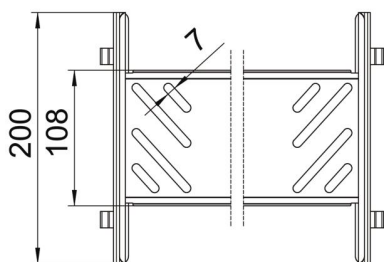

### Master data

Item number	6069094
Type	KTSMV 120 FS
Description 1	Straight connector set
Description 2	for cable tray Magic
Manufacturer	OBO
Dimension	110x200x200
Material	Steel
Surface	Strip galvanized
Surface standard	DIN EN 10346
Smallest sales unit	1
Unit of quantity	Piece
Weight	50.8 kg
Weight unit	kg/100 pc.

## Magic straight connector set FS

Item number: 6069094

### Dimensions

Length	200 mm
Width	200 mm
Height	110 mm
Plate thickness	1 mm
Dimension B	200 mm

### Technical data

Version for	Straight connector
Maintain electrical functions	no
Suitable for mesh cable tray	no
Suitable for cable ladder	no
Suitable for cable tray	yes
Suitable for cable tray system height	110 mm
Adjustable connector, horizontal	no
Articulated connector, vertical	no
Rustproof steel, pickled	no
Connection type	Screwless connector