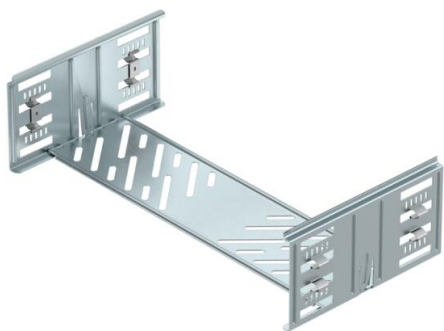

Technical data sheet

Magic straight connector set FS

Item number: 6069098

Cable tray connector with quick fastening for the screwless connection of perforated cable trays with a side height of 110 mm. The optimised design means that the connector can be used to create radii and as a length compensation piece for large temperature deviations.

St Steel

FS Strip galvanized

Master data

Item number	6069098
Type	KTSMV 140 FS
Description 1	Straight connector set
Description 2	for cable tray Magic
Manufacturer	OBO
Dimension	110x400x200
Material	Steel
Surface	Strip galvanized
Surface standard	DIN EN 10346
Smallest sales unit	1
Unit of quantity	Piece
Weight	64.3 kg
Weight unit	kg/100 pc.

Technical data sheet

Magic straight connector set FS

Item number: 6069098

Dimensions

Length	200 mm
Width	400 mm
Height	110 mm
Plate thickness	1 mm
Dimension B	400 mm

Technical data

Version for	Straight connector
Maintain electrical functions	no
Suitable for mesh cable tray	no
Suitable for cable ladder	no
Suitable for cable tray	yes
Suitable for cable tray system height	110 mm
Adjustable connector, horizontal	no
Articulated connector, vertical	no
Rustproof steel, pickled	no
Connection type	Screwless connector