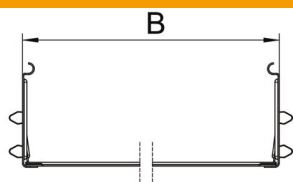

Technical data sheet

Magic straight connector set FS

Item number: 6069098

Cable tray connector with quick fastening for the screwless connection of perforated cable trays with a side height of 110 mm. The optimised design means that the connector can be used to create radii and as a length compensation piece for large temperature deviations.

St Steel

FS Strip galvanized

Master data

Item number	6069098
Type	KTSMV 140 FS
Description 1	Straight connector set
Description 2	for cable tray Magic
Manufacturer	OBO
Dimension	110x400x200
Material	Steel
Surface	Strip galvanized
Surface standard	DIN EN 10346
Smallest sales unit	1
Unit of quantity	Piece
Weight	64.3 kg
Weight unit	kg/100 pc.

Technical data sheet

Magic straight connector set FS

Item number: 6069098

Dimensions

Length	200 mm
Width	400 mm
Height	110 mm
Plate thickness	1 mm
Dimension B	400 mm

Technical data

Version for	Straight connector
Maintain electrical functions	no
Suitable for mesh cable tray	no
Suitable for cable ladder	no
Suitable for cable tray	yes
Suitable for cable tray system height	110 mm
Adjustable connector, horizontal	no
Articulated connector, vertical	no
Rustproof steel, pickled	no
Connection type	Screwless connector