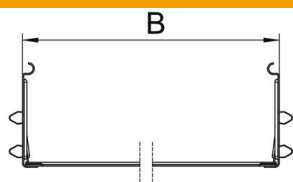

Technical data sheet

Magic straight connector set FS

Item number: 6069100

Cable tray connector with quick fastening for the screwless connection of perforated cable trays with a side height of 110 mm. The optimised design means that the connector can be used to create radii and as a length compensation piece for large temperature deviations.

St Steel

FS Strip galvanized

Master data

Item number	6069100
Type	KTSMV 150 FS
Description 1	Straight connector set
Description 2	for cable tray Magic
Manufacturer	OBO
Dimension	110x500x200
Material	Steel
Surface	Strip galvanized
Surface standard	DIN EN 10346
Smallest sales unit	1
Unit of quantity	Piece
Weight	71 kg
Weight unit	kg/100 pc.

Technical data sheet

Magic straight connector set FS

Item number: 6069100

Dimensions

Length	200 mm
Width	500 mm
Height	110 mm
Plate thickness	1 mm
Dimension B	500 mm

Technical data

Version for	Straight connector
Maintain electrical functions	no
Suitable for mesh cable tray	no
Suitable for cable ladder	no
Suitable for cable tray	yes
Suitable for cable tray system height	110 mm
Adjustable connector, horizontal	no
Articulated connector, vertical	no
Rustproof steel, pickled	no
Connection type	Screwless connector