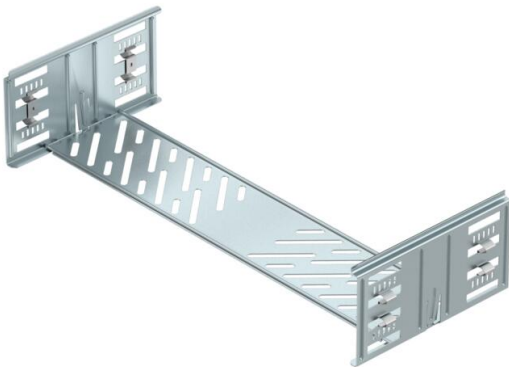

Technical data sheet

Magic straight connector set FS

Item number: 6069100

Cable tray connector with quick fastening for the screwless connection of perforated cable trays with a side height of 110 mm. The optimised design means that the connector can be used to create radii and as a length compensation piece for large temperature deviations.

St Steel

FS Strip galvanized

Master data

Item number	6069100
Type	KTSMV 150 FS
Description 1	Straight connector set
Description 2	for cable tray Magic
Manufacturer	OBO
Dimension	110x500x200
Material	Steel
Surface	Strip galvanized
Surface standard	DIN EN 10346
Smallest sales unit	1
Unit of quantity	Piece
Weight	71 kg
Weight unit	kg/100 pc.

Technical data sheet

Magic straight connector set FS

Item number: 6069100

Dimensions

Length	200 mm
Width	500 mm
Height	110 mm
Plate thickness	1 mm
Dimension B	500 mm

Technical data

Version for	Straight connector
Maintain electrical functions	no
Suitable for mesh cable tray	no
Suitable for cable ladder	no
Suitable for cable tray	yes
Suitable for cable tray system height	110 mm
Adjustable connector, horizontal	no
Articulated connector, vertical	no
Rustproof steel, pickled	no
Connection type	Screwless connector