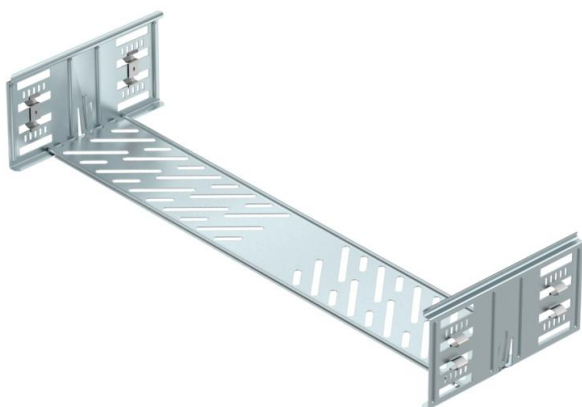

Technical data sheet

Magic straight connector set FS

Item number: 6069102

Cable tray connector with quick fastening for the screwless connection of perforated cable trays with a side height of 110 mm. The optimised design means that the connector can be used to create radii and as a length compensation piece for large temperature deviations.

St Steel

FS Strip galvanized

Master data

Item number	6069102
Type	KTSMV 160 FS
Description 1	Straight connector set
Description 2	for cable tray Magic
Manufacturer	OBO
Dimension	110x600x200
Material	Steel
Surface	Strip galvanized
Surface standard	DIN EN 10346
Smallest sales unit	1
Unit of quantity	Piece
Weight	77.8 kg
Weight unit	kg/100 pc.

Technical data sheet

Magic straight connector set FS

Item number: 6069102

Dimensions

Length	200 mm
Width	600 mm
Height	110 mm
Plate thickness	1 mm
Dimension B	600 mm

Technical data

Version for	Straight connector
Maintain electrical functions	no
Suitable for mesh cable tray	no
Suitable for cable ladder	no
Suitable for cable tray	yes
Suitable for cable tray system height	110 mm
Adjustable connector, horizontal	no
Articulated connector, vertical	no
Rustproof steel, pickled	no
Connection type	Screwless connector