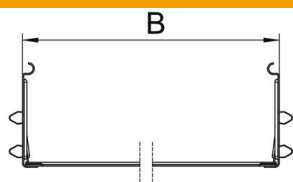

Technical data sheet

Magic straight connector set FS

Item number: 6069102

Cable tray connector with quick fastening for the screwless connection of perforated cable trays with a side height of 110 mm. The optimised design means that the connector can be used to create radii and as a length compensation piece for large temperature deviations.

St Steel

FS Strip galvanized

Master data

Item number	6069102
Type	KTSMV 160 FS
Description 1	Straight connector set
Description 2	for cable tray Magic
Manufacturer	OBO
Dimension	110x600x200
Material	Steel
Surface	Strip galvanized
Surface standard	DIN EN 10346
Smallest sales unit	1
Unit of quantity	Piece
Weight	77.8 kg
Weight unit	kg/100 pc.

Technical data sheet

Magic straight connector set FS

Item number: 6069102

Dimensions

Length	200 mm
Width	600 mm
Height	110 mm
Plate thickness	1 mm
Dimension B	600 mm

Technical data

Version for	Straight connector
Maintain electrical functions	no
Suitable for mesh cable tray	no
Suitable for cable ladder	no
Suitable for cable tray	yes
Suitable for cable tray system height	110 mm
Adjustable connector, horizontal	no
Articulated connector, vertical	no
Rustproof steel, pickled	no
Connection type	Screwless connector