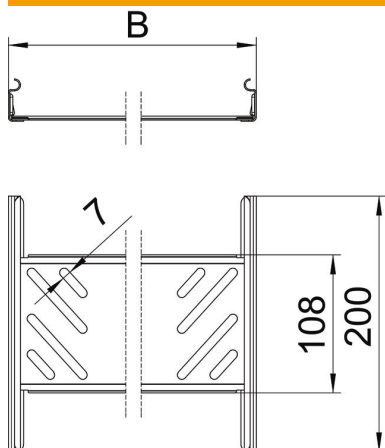

Technical data sheet

Magic straight connector set FS

Item number: 6068900

Cable tray connector with quick fastening for the screwless connection of perforated cable trays with a side height of 35 mm. The optimised design means that the connector can be used to create radii and as a length compensation piece for large temperature deviations.

St Steel

FS Strip galvanized

Master data

Item number	6068900
Description 1	Straight connector set
Description 2	for cable tray Magic
Manufacturer	OBO
Dimension	35x100x200
Material	Steel
Surface	Strip galvanized
Surface standard	DIN EN 10346
Smallest sales unit	1
Unit of quantity	Piece
Weight	22.7 kg
Weight unit	kg/100 pc.

Technical data sheet

Magic straight connector set FS

Item number: 6068900

Dimensions

Dimension	35x100
Length	200 mm
Width	100 mm
Width	4 in
Height	35 mm
Height	1 in
Plate thickness	1 mm
Dimension B	100 mm

Technical data

Version for	Straight connector
Maintain electrical functions	no
Suitable for mesh cable tray	no
Suitable for cable ladder	no
Suitable for cable tray	yes
Suitable for cable tray system height	35 mm
Adjustable connector, horizontal	no
Articulated connector, vertical	no
Rustproof steel, pickled	no
Connection type	Screwless connector