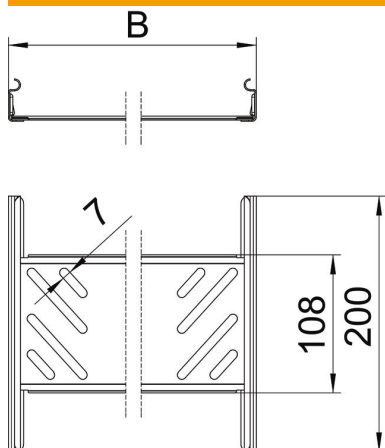

Technical data sheet

Magic straight connector set FS

Item number: 6068902

Cable tray connector with quick fastening for the screwless connection of perforated cable trays with a side height of 35 mm. The optimised design means that the connector can be used to create radii and as a length compensation piece for large temperature deviations.

St Steel

FS Strip galvanized

Master data

Item number	6068902
Type	KTSMV 320 FS
Description 1	Straight connector set
Description 2	for cable tray Magic
Manufacturer	OBO
Dimension	35x200x200
Material	Steel
Surface	Strip galvanized
Surface standard	DIN EN 10346
Smallest sales unit	1
Unit of quantity	Piece
Weight	29.4 kg
Weight unit	kg/100 pc.

Technical data sheet

Magic straight connector set FS

Item number: 6068902

Dimensions

Dimension	35x200
Length	200 mm
Width	200 mm
Width	8 in
Height	35 mm
Height	1 in
Plate thickness	1 mm
Dimension B	200 mm

Technical data

Version for	Straight connector
Maintain electrical functions	no
Suitable for mesh cable tray	no
Suitable for cable ladder	no
Suitable for cable tray	yes
Suitable for cable tray system height	35 mm
Adjustable connector, horizontal	no
Articulated connector, vertical	no
Rustproof steel, pickled	no
Connection type	Screwless connector