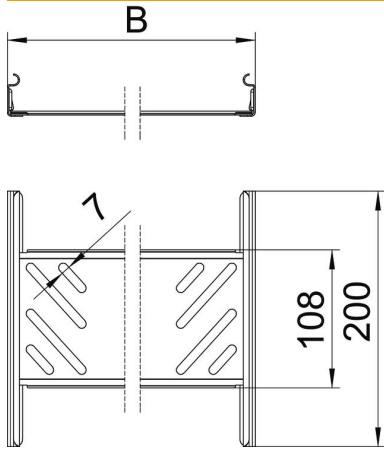

Technical data sheet

Magic straight connector set FS

Item number: 6068904

Cable tray connector with quick fastening for the screwless connection of perforated cable trays with a side height of 35 mm. The optimised design means that the connector can be used to create radii and as a length compensation piece for large temperature deviations.

St Steel

FS Strip galvanized

Master data

Item number	6068904
Type	KTSMV 330 FS
Description 1	Straight connector set
Description 2	for cable tray Magic
Manufacturer	OBO
Dimension	35x300x200
Material	Steel
Surface	Strip galvanized
Surface standard	DIN EN 10346
Smallest sales unit	1
Unit of quantity	Piece
Weight	36.1 kg
Weight unit	kg/100 pc.

Technical data sheet

Magic straight connector set FS

Item number: 6068904

Dimensions

Dimension	35x300
Length	200 mm
Width	300 mm
Width	12 in
Height	35 mm
Height	1 in
Plate thickness	1 mm
Dimension B	300 mm

Technical data

Version for	Straight connector
Maintain electrical functions	no
Suitable for mesh cable tray	no
Suitable for cable ladder	no
Suitable for cable tray	yes
Suitable for cable tray system height	35 mm
Adjustable connector, horizontal	no
Articulated connector, vertical	no
Rustproof steel, pickled	no
Connection type	Screwless connector