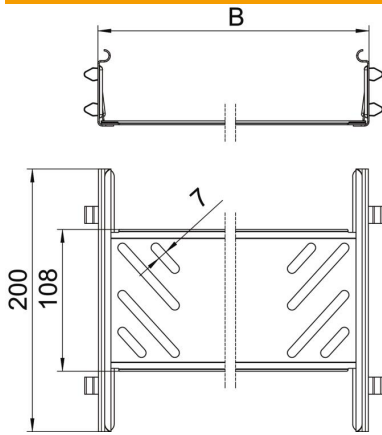

Technical data sheet

Magic straight connector set A4

Item number: 6068984

Cable tray connector with quick fastening for the screwless connection of perforated cable trays with a side height of 60 mm. The optimised design means that the connector can be used to create radii and as a length compensation piece for large temperature deviations.

A4 Stainless steel

2B Bright, treated

Master data

Item number	6068984
Type	KTSMV 620 A4
Description 1	Straight connector set
Description 2	for cable tray Magic
Manufacturer	OBO
Dimension	60x200x200
Material	Stainless steel
Surface	Bright, treated
Surface standard	
Smallest sales unit	1
Unit of quantity	Piece
Weight	37.2 kg
Weight unit	kg/100 pc.

Technical data sheet

Magic straight connector set A4

Item number: 6068984

Dimensions

Dimension	60x200
Length	200 mm
Width	200 mm
Height	60 mm
Plate thickness	1 mm
Dimension B	200 mm

Technical data

Version for	Straight connector
Maintain electrical functions	no
Suitable for mesh cable tray	no
Suitable for cable ladder	no
Suitable for cable tray	yes
Suitable for cable tray system height	60 mm
Adjustable connector, horizontal	no
Articulated connector, vertical	no
Rustproof steel, pickled	no
Connection type	Screwless connector