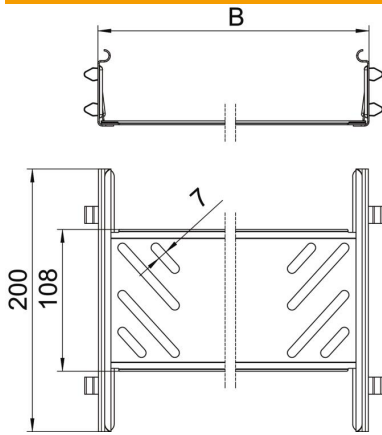

Technical data sheet

Magic straight connector set A4

Item number: 6068988

Cable tray connector with quick fastening for the screwless connection of perforated cable trays with a side height of 60 mm. The optimised design means that the connector can be used to create radii and as a length compensation piece for large temperature deviations.

A4 Stainless steel

2B Bright, treated

Master data

Item number	6068988
Type	KTSMV 640 A4
Description 1	Straight connector set
Description 2	for cable tray Magic
Manufacturer	OBO
Dimension	60x400x200
Material	Stainless steel
Surface	Bright, treated
Surface standard	
Smallest sales unit	1
Unit of quantity	Piece
Weight	50.7 kg
Weight unit	kg/100 pc.

Technical data sheet

Magic straight connector set A4

Item number: 6068988

Dimensions

Dimension	60x400
Length	200 mm
Width	400 mm
Height	60 mm
Plate thickness	1 mm
Dimension B	400 mm

Technical data

Version for	Straight connector
Maintain electrical functions	no
Suitable for mesh cable tray	no
Suitable for cable ladder	no
Suitable for cable tray	yes
Suitable for cable tray system height	60 mm
Adjustable connector, horizontal	no
Articulated connector, vertical	no
Rustproof steel, pickled	no
Connection type	Screwless connector