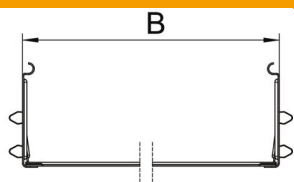

Technical data sheet

Magic straight connector set FS

Item number: 6069006

Cable tray connector with quick fastening for the screwless connection of perforated cable trays with a side height of 85 mm. The optimised design means that the connector can be used to create radii and as a length compensation piece for large temperature deviations.

St Steel

FS Strip galvanized

Master data

Item number	6069006
Type	KTSMV 820 FS
Description 1	Straight connector set
Description 2	for cable tray Magic
Manufacturer	OBO
Dimension	85x200x200
Material	Steel
Surface	Strip galvanized
Surface standard	DIN EN 10346
Smallest sales unit	1
Unit of quantity	Piece
Weight	43.8 kg
Weight unit	kg/100 pc.

Technical data sheet

Magic straight connector set FS

Item number: 6069006

Dimensions

Dimension	85x200
Length	200 mm
Width	200 mm
Height	85 mm
Plate thickness	1 mm
Dimension B	200 mm

Technical data

Version for	Straight connector
Maintain electrical functions	no
Suitable for mesh cable tray	no
Suitable for cable ladder	no
Suitable for cable tray	yes
Suitable for cable tray system height	85 mm
Adjustable connector, horizontal	no
Articulated connector, vertical	no
Rustproof steel, pickled	no
Connection type	Screwless connector