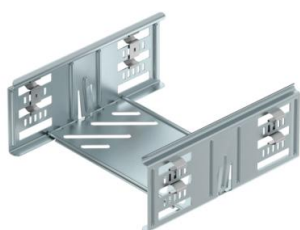

Technical data sheet

Magic straight connector set FS

Item number: 6069006

Cable tray connector with quick fastening for the screwless connection of perforated cable trays with a side height of 85 mm. The optimised design means that the connector can be used to create radii and as a length compensation piece for large temperature deviations.

St Steel

FS Strip galvanized

Master data

Item number	6069006
Type	KTSMV 820 FS
Description 1	Straight connector set
Description 2	for cable tray Magic
Manufacturer	OBO
Dimension	85x200x200
Material	Steel
Surface	Strip galvanized
Surface standard	DIN EN 10346
Smallest sales unit	1
Unit of quantity	Piece
Weight	43.8 kg
Weight unit	kg/100 pc.

Technical data sheet

Magic straight connector set FS

Item number: 6069006

Dimensions

Dimension	85x200
Length	200 mm
Width	200 mm
Height	85 mm
Plate thickness	1 mm
Dimension B	200 mm

Technical data

Version for	Straight connector
Maintain electrical functions	no
Suitable for mesh cable tray	no
Suitable for cable ladder	no
Suitable for cable tray	yes
Suitable for cable tray system height	85 mm
Adjustable connector, horizontal	no
Articulated connector, vertical	no
Rustproof steel, pickled	no
Connection type	Screwless connector