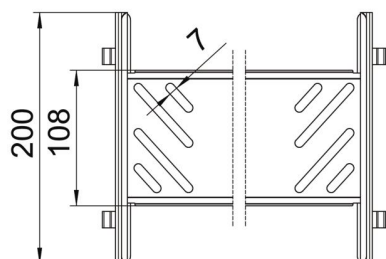

Technical data sheet

Magic straight connector set FS

Item number: 6069006

Cable tray connector with quick fastening for the screwless connection of perforated cable trays with a side height of 85 mm. The optimised design means that the connector can be used to create radii and as a length compensation piece for large temperature deviations.

St Steel

FS Strip galvanized

Master data

Item number	6069006
Type	KTSMV 820 FS
Description 1	Straight connector set
Description 2	for cable tray Magic
Manufacturer	OBO
Dimension	85x200x200
Material	Steel
Surface	Strip galvanized
Surface standard	DIN EN 10346
Smallest sales unit	1
Unit of quantity	Piece
Weight	43.8 kg
Weight unit	kg/100 pc.

Technical data sheet

Magic straight connector set FS

Item number: 6069006

Dimensions

Dimension	85x200
Length	200 mm
Width	200 mm
Height	85 mm
Plate thickness	1 mm
Dimension B	200 mm

Technical data

Version for	Straight connector
Maintain electrical functions	no
Suitable for mesh cable tray	no
Suitable for cable ladder	no
Suitable for cable tray	yes
Suitable for cable tray system height	85 mm
Adjustable connector, horizontal	no
Articulated connector, vertical	no
Rustproof steel, pickled	no
Connection type	Screwless connector