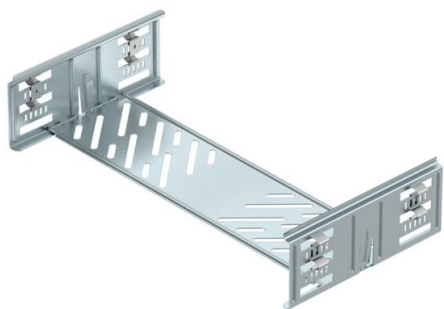

Technical data sheet

Magic straight connector set FS

Item number: 6069010

Cable tray connector with quick fastening for the screwless connection of perforated cable trays with a side height of 85 mm. The optimised design means that the connector can be used to create radii and as a length compensation piece for large temperature deviations.

St Steel

FS Strip galvanized

Master data

Item number	6069010
Type	KTSMV 840 FS
Description 1	Straight connector set
Description 2	for cable tray Magic
Manufacturer	OBO
Dimension	85x400x200
Material	Steel
Surface	Strip galvanized
Surface standard	DIN EN 10346
Smallest sales unit	1
Unit of quantity	Piece
Weight	57.3 kg
Weight unit	kg/100 pc.

Technical data sheet

Magic straight connector set FS

Item number: 6069010

Dimensions

Dimension	85x400
Length	200 mm
Width	400 mm
Height	85 mm
Plate thickness	1 mm
Dimension B	400 mm

Technical data

Version for	Straight connector
Maintain electrical functions	no
Suitable for mesh cable tray	no
Suitable for cable ladder	no
Suitable for cable tray	yes
Suitable for cable tray system height	85 mm
Adjustable connector, horizontal	no
Articulated connector, vertical	no
Rustproof steel, pickled	no
Connection type	Screwless connector