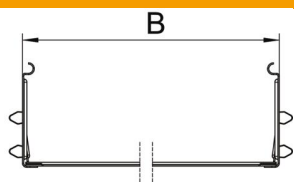

Technical data sheet

Magic straight connector set FS

Item number: 6069010

Cable tray connector with quick fastening for the screwless connection of perforated cable trays with a side height of 85 mm. The optimised design means that the connector can be used to create radii and as a length compensation piece for large temperature deviations.

St Steel

FS Strip galvanized

Master data

Item number	6069010
Type	KTSMV 840 FS
Description 1	Straight connector set
Description 2	for cable tray Magic
Manufacturer	OBO
Dimension	85x400x200
Material	Steel
Surface	Strip galvanized
Surface standard	DIN EN 10346
Smallest sales unit	1
Unit of quantity	Piece
Weight	57.3 kg
Weight unit	kg/100 pc.

Technical data sheet

Magic straight connector set FS

Item number: 6069010

Dimensions

Dimension	85x400
Length	200 mm
Width	400 mm
Height	85 mm
Plate thickness	1 mm
Dimension B	400 mm

Technical data

Version for	Straight connector
Maintain electrical functions	no
Suitable for mesh cable tray	no
Suitable for cable ladder	no
Suitable for cable tray	yes
Suitable for cable tray system height	85 mm
Adjustable connector, horizontal	no
Articulated connector, vertical	no
Rustproof steel, pickled	no
Connection type	Screwless connector