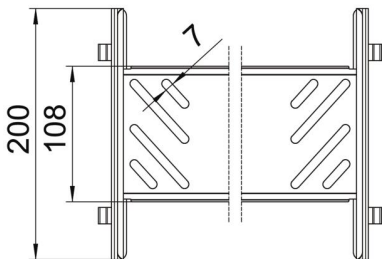

Technical data sheet

Magic straight connector set FS

Item number: 6069014

Cable tray connector with quick fastening for the screwless connection of perforated cable trays with a side height of 85 mm. The optimised design means that the connector can be used to create radii and as a length compensation piece for large temperature deviations.

St Steel

FS Strip galvanized

Master data

Item number	6069014
Type	KTSMV 860 FS
Description 1	Straight connector set
Description 2	for cable tray Magic
Manufacturer	OBO
Dimension	85x600x200
Material	Steel
Surface	Strip galvanized
Surface standard	DIN EN 10346
Smallest sales unit	1
Unit of quantity	Piece
Weight	70.8 kg
Weight unit	kg/100 pc.

Technical data sheet

Magic straight connector set FS

Item number: 6069014

Dimensions

Dimension	85x600
Length	200 mm
Width	600 mm
Height	85 mm
Plate thickness	1 mm
Dimension B	600 mm

Technical data

Version for	Straight connector
Maintain electrical functions	no
Suitable for mesh cable tray	no
Suitable for cable ladder	no
Suitable for cable tray	yes
Suitable for cable tray system height	85 mm
Adjustable connector, horizontal	no
Articulated connector, vertical	no
Rustproof steel, pickled	no
Connection type	Screwless connector