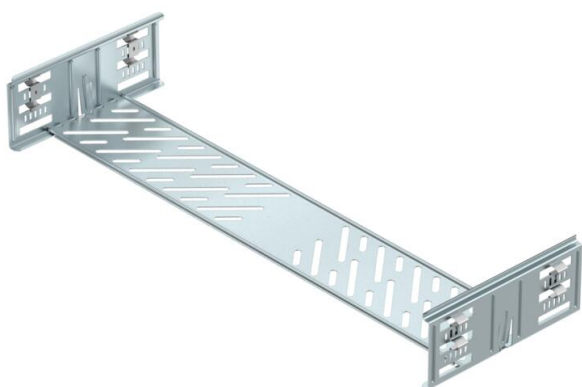

Technical data sheet

Magic straight connector set FS

Item number: 6069014

Cable tray connector with quick fastening for the screwless connection of perforated cable trays with a side height of 85 mm. The optimised design means that the connector can be used to create radii and as a length compensation piece for large temperature deviations.

St Steel

FS Strip galvanized

Master data

Item number	6069014
Type	KTSMV 860 FS
Description 1	Straight connector set
Description 2	for cable tray Magic
Manufacturer	OBO
Dimension	85x600x200
Material	Steel
Surface	Strip galvanized
Surface standard	DIN EN 10346
Smallest sales unit	1
Unit of quantity	Piece
Weight	70.8 kg
Weight unit	kg/100 pc.

Technical data sheet

Magic straight connector set FS

Item number: 6069014

Dimensions

Dimension	85x600
Length	200 mm
Width	600 mm
Height	85 mm
Plate thickness	1 mm
Dimension B	600 mm

Technical data

Version for	Straight connector
Maintain electrical functions	no
Suitable for mesh cable tray	no
Suitable for cable ladder	no
Suitable for cable tray	yes
Suitable for cable tray system height	85 mm
Adjustable connector, horizontal	no
Articulated connector, vertical	no
Rustproof steel, pickled	no
Connection type	Screwless connector