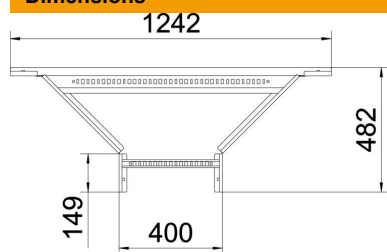

## Mounting/branch piece 60 A4

Item number: 6225898

Mounting/branch with welded rung for use in the cable ladder types with a side height of 60 mm.  
Connectors should be ordered separately and in the appropriate quantity.

### Master data

Item number	6225898
Type	LAA 640 R3 A4
Description 1	Add-on tee
Description 2	for cable ladder
Manufacturer	OBO
Dimension	60x400
Material	Stainless steel
Surface	Bright, treated
Surface standard	
Smallest sales unit	1
Unit of quantity	Piece
Weight	348 kg
Weight unit	kg/100 pc.

### Dimensions

Width	400 mm
Height	60 mm
Dimension B	400 mm

### Technical data

Version of the rungs	Profile perforated
Side rail version	Flat profile
Connector version	Without connectors
Maintain electrical functions	no
Rustproof steel, pickled	no
Wide-span version	no
Rail thickness	1.5 mm