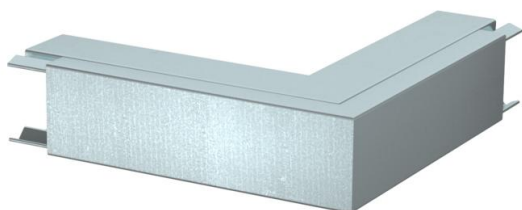

# Technical data sheet

External corner, for cable trunking type LKM 40040

Item number: 6247563

External corner including cover for changing the direction of the LKM trunking.  
Equipotential bonding without additional aids, between base and cover

**St** Steel

**FS** Strip galvanized

## Master data

Item number	6247563
Type	LKM A40040FS
Description 1	External corner
Description 2	with cover
Manufacturer	OBO
Dimension	40x40mm
Material	Steel
Surface	Strip galvanized
Surface standard	DIN EN 10346
Smallest sales unit	1
Unit of quantity	Piece
Weight	38.6 kg
Weight unit	kg/100 pc.

## Dimensions

Length	120 mm
Width	40 mm
Height	44 mm
Dimension a	120 mm