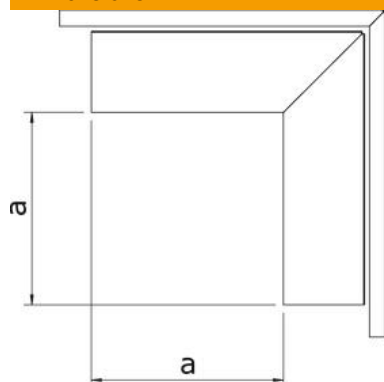

St Steel

FS Strip galvanized

Master data

Item number	6247571
Type	LKM A40060FS
Description 1	External corner
Description 2	with cover
Manufacturer	OBO
Dimension	40x60mm
Material	Steel
Surface	Strip galvanized
Surface standard	DIN EN 10346
Smallest sales unit	1
Unit of quantity	Piece
Weight	46.3 kg
Weight unit	kg/100 pc.

Technical data sheet

External corner, for cable routing trunking type LKM 40060

Item number: 6247571

Dimensions

Length	120 mm
Width	60 mm
Height	44 mm
Dimension a	120 mm

Technical data

Version for	Base and cover
Fastening type	Base perforation
Maintain electrical functions	no
for duct dimension	40 x 60
Halogen-free	yes
Duct height, min.	44 mm
Trunking depth	44 mm
Protection rating	IP30
Protective film	no
Protection rating IK code	IK10
Permitted temperature range, max.	90 °C
Permitted temperature range, min.	-5 °C
Angle range, min.	90 mm