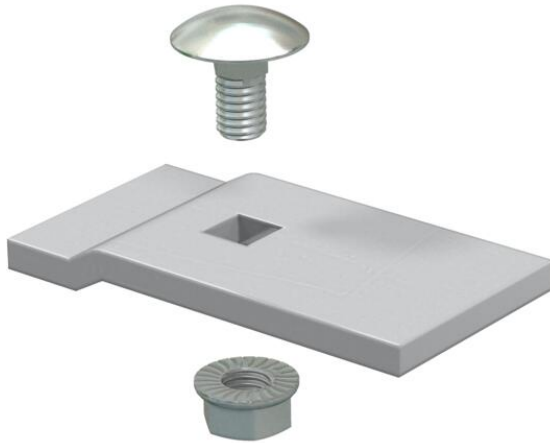

## Clamping piece LKS 60/4 A4

Item number: 6221157

Hold-down clamp for fastening cable ladders.  
Fastening on brackets, type AW..., using the enclosed truss-head bolt FRS M6x20.

**A4** Stainless steel

**2B** Bright, treated

### Master data

Item number	6221157
Type	LKS 60 4 A4
Description 1	Hold-down clamp
Description 2	for cable ladder LG110
Manufacturer	OBO
Dimension	60x30
Material	Stainless steel
Surface	Bright, treated
Surface standard	
Smallest sales unit	10
Unit of quantity	Piece
Weight	6.363 kg
Weight unit	kg/100 pc.

# Technical data sheet

Clamping piece LKS 60/4 A4

Item number: 6221157