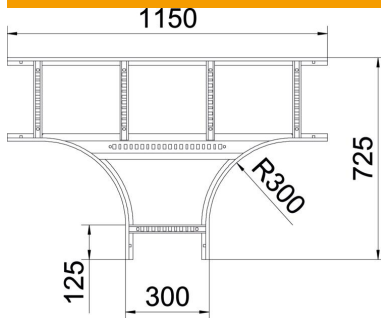

Technical data sheet

T piece 60 A4

Item number: 6225276

T piece, horizontal, with welded rung for all cable ladder types of 60 mm side height.
Connectors should be ordered separately and in the appropriate quantity.

A4 Stainless steel

2B Bright, treated

Master data

Item number	6225276
Type	LT 650 R3 A4
Description 1	T piece
Description 2	for cable ladder
Manufacturer	OBO
Dimension	60x500
Material	Stainless steel
Surface	Bright, treated
Surface standard	
Smallest sales unit	1
Unit of quantity	Piece
Weight	706.2 kg
Weight unit	kg/100 pc.

Technical data sheet

T piece 60 A4

Item number: 6225276

Dimensions

Width	500 mm
Height	60 mm
Dimension B	500 mm
Dimension R	300 mm

Technical data

Version of the rungs	Profile unperforated
Side rail version	Flat profile
Connector version	Without connectors
Type	Exit symmetrical
Maintain electrical functions	no
Rustproof steel, pickled	no
Wide-span version	no
Rail thickness	1.5 mm