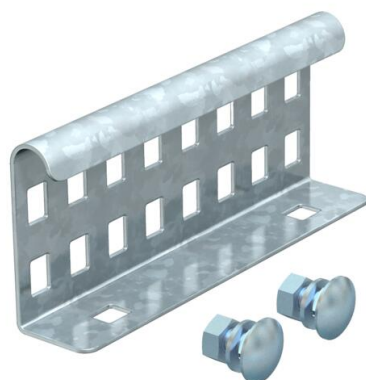

Technical data sheet

60 FT SOMY straight connector

Item number: 7189253

Straight connector as external connector to connect cable ladders and fittings with a side height of 60 mm and continuous rail perforation.

The adjustable connector ensures the continuity of the equipotential bonding.

St Steel

FT SO Hot-dip galvanised 85 µm

Master data

Item number	7189253
Type	LVG 60 FT SO
Description 1	Straight connector
Description 2	for cable ladder
Manufacturer	OBO
Dimension	64x150
Material	Steel
Surface	Hot-dip galvanised 85 µm
Surface standard	DIN EN ISO 1461
Smallest sales unit	20
Unit of quantity	Piece
Weight	25 kg
Weight unit	kg/100 pc.

Technical data sheet

60 FT SOMY straight connector

Item number: 7189253

Dimensions

Dimension	64x150
Length	150 mm
Width	28 mm
Height	64 mm
Plate thickness	1.5 mm

Technical data

Version for	Straight connector
Suitable for mesh cable tray	no
Suitable for cable ladder	yes
Suitable for cable tray	no
Suitable for cable tray system height	60 mm
Adjustable connector, horizontal	no
Articulated connector, vertical	no
Rustproof steel, pickled	no
Connection type	Screw connector