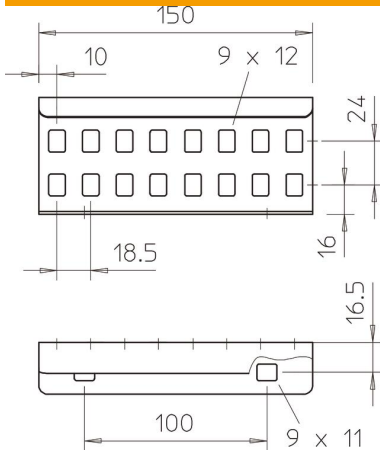

Technical data sheet

60 FT SOMY straight connector

Item number: 7189253

Straight connector as external connector to connect cable ladders and fittings with a side height of 60 mm and continuous rail perforation.

The adjustable connector ensures the continuity of the equipotential bonding.

St Steel

FT SO Hot-dip galvanised 85 µm

Master data

Item number	7189253
Type	LVG 60 FT SO
Description 1	Straight connector
Description 2	for cable ladder
Manufacturer	OBO
Dimension	64x150
Material	Steel
Surface	Hot-dip galvanised 85 µm
Surface standard	DIN EN ISO 1461
Smallest sales unit	20
Unit of quantity	Piece
Weight	25 kg
Weight unit	kg/100 pc.

Technical data sheet

60 FT SOMY straight connector

Item number: 7189253

Dimensions

Dimension	64x150
Length	150 mm
Width	28 mm
Height	64 mm
Plate thickness	1.5 mm

Technical data

Version for	Straight connector
Suitable for mesh cable tray	no
Suitable for cable ladder	yes
Suitable for cable tray	no
Suitable for cable tray system height	60 mm
Adjustable connector, horizontal	no
Articulated connector, vertical	no
Rustproof steel, pickled	no
Connection type	Screw connector