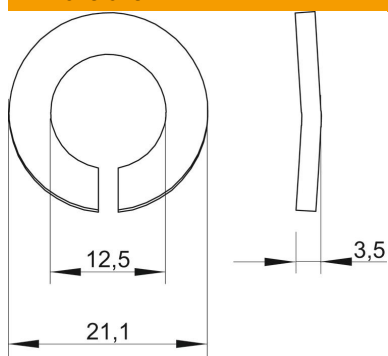

Technical data sheet

Lock washer A4

Item number: 3405127

Lock washer according to DIN 128, shape A.

A4 Stainless steel

2B Bright, treated

Master data

Item number	3405127
Type	LWS M12 A4
Description 1	Lock washer
Manufacturer	OBO
Dimension	M12
Material	Stainless steel
Surface	Bright, treated
Surface standard	
Smallest sales unit	100
Unit of quantity	Piece
Weight	0.32 kg
Weight unit	kg/100 pc.

Dimensions

Height	3.5 mm
Dimension d	12.5 mm
Dimension d max.	21.1 mm
Dimension d min.	21.1 mm
Dimension h	3.5 mm

Technical data sheet

Lock washer A4

Item number: 3405127

Technical data

Thread	M12
Inner diameter	12.5 mm
Lock washer version	Ribbed