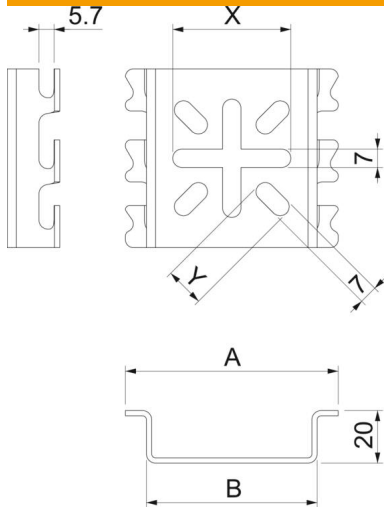

Technical data sheet

Mounting plate for mesh cable tray A4

Item number: 6006489

Mounting plate for screwless wall fastening of mesh cable trays. Accessories can be fastened to the mounting plate. In addition, the plate can be used for wall brackets.

A4 Stainless steel

2B Bright, treated

Master data

Item number	6006489
Type	MPG 90 A4
Description 1	Mounting plate
Description 2	large, for mesh cable tray
Manufacturer	OBO
Dimension	111x90
Material	Stainless steel
Surface	Bright, treated
Surface standard	
Smallest sales unit	30
Unit of quantity	Piece
Weight	16.1 kg
Weight unit	kg/100 pc.

Technical data sheet

Mounting plate for mesh cable tray A4

Item number: 6006489

Dimensions

Width	95 mm
Width	4 in
Height	90 mm

Technical data

Version for	Horizontal and vertical
Fastening type	Clamp fastening
Rustproof steel, pickled	no