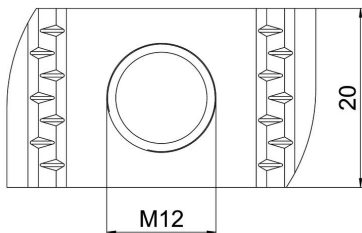

Technical data sheet

Slide nut A4

Item number: 1147238

Slide nut for use with MS4121 und MS4141 profile rails

A4 Stainless steel

2B Bright, treated

Master data

Item number	1147238
Type	MS41SN M12 A4
Description 1	Slide nut
Description 2	for profile rail MS4121/4141
Manufacturer	OBO
Dimension	M12
Material	Stainless steel
Surface	Bright, treated
Surface standard	
Smallest sales unit	50
Unit of quantity	Piece
Weight	4.2 kg
Weight unit	kg/100 pc.

Technical data sheet

Slide nut A4

Item number: 1147238

Dimensions

Length	35 mm
Width	20 mm
Height	9 mm
Dimension H	9 mm

Technical data

Thread	M12
Thread metric	12
With spring	no