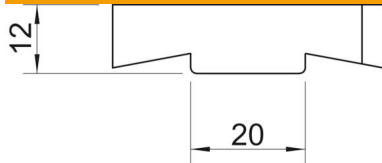

Technical data sheet

Slide nut ZL

Item number: 1147156

Slide nut for use with MS5030 profile rail

St Steel

ZL Zinc slat

Master data

Item number	1147156
Type	MS50SN M6 ZL
Description 1	Slide nut
Description 2	for profile rail MS5030
Manufacturer	OBO
Dimension	M6
Material	Steel
Surface	Zinc slat
Surface standard	
Smallest sales unit	50
Unit of quantity	Piece
Weight	6.7 kg
Weight unit	kg/100 pc.

Technical data sheet

Slide nut ZL

Item number: 1147156

Dimensions

Length	43 mm
Width	21 mm
Height	12 mm

Technical data

Thread	M6
Thread metric	6
With spring	no