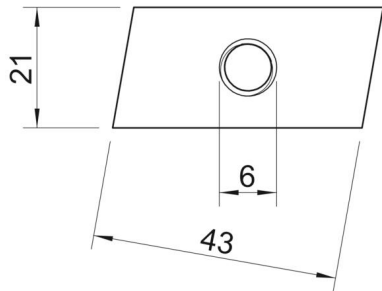

Technical data sheet

Slide nut ZL

Item number: 1147156

Slide nut for use with MS5030 profile rail

St Steel

ZL Zinc slat

Master data

Item number	1147156
Type	MS50SN M6 ZL
Description 1	Slide nut
Description 2	for profile rail MS5030
Manufacturer	OBO
Dimension	M6
Material	Steel
Surface	Zinc slat
Surface standard	
Smallest sales unit	50
Unit of quantity	Piece
Weight	6.7 kg
Weight unit	kg/100 pc.

Technical data sheet

Slide nut ZL

Item number: 1147156

Dimensions

Length	43 mm
Width	21 mm
Height	12 mm

Technical data

Thread	M6
Thread metric	6
With spring	no