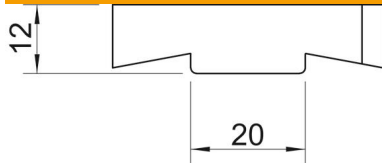

Technical data sheet

Slide nut ZL

Item number: 1147160

Slide nut for use with MS5030 profile rail

St Steel

ZL Zinc slat

Master data

Item number	1147160
Type	MS50SN M8 ZL
Description 1	Slide nut
Description 2	for profile rail MS5030
Manufacturer	OBO
Dimension	M8
Material	Steel
Surface	Zinc slat
Surface standard	
Smallest sales unit	50
Unit of quantity	Piece
Weight	6.55 kg
Weight unit	kg/100 pc.

Technical data sheet

Slide nut ZL

Item number: 1147160

Dimensions

Length	43 mm
Width	21 mm
Height	12 mm

Technical data

Thread	M8
Thread metric	8
With spring	no