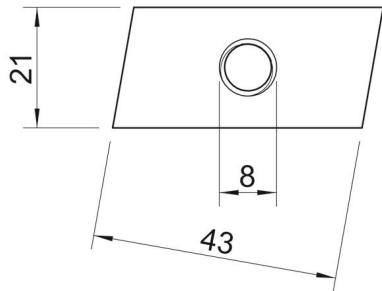

Technical data sheet

Slide nut ZL

Item number: 1147160

Slide nut for use with MS5030 profile rail

St Steel

ZL Zinc slat

Master data

Item number	1147160
Type	MS50SN M8 ZL
Description 1	Slide nut
Description 2	for profile rail MS5030
Manufacturer	OBO
Dimension	M8
Material	Steel
Surface	Zinc slat
Surface standard	
Smallest sales unit	50
Unit of quantity	Piece
Weight	6.55 kg
Weight unit	kg/100 pc.

Technical data sheet

Slide nut ZL

Item number: 1147160

Dimensions

Length	43 mm
Width	21 mm
Height	12 mm

Technical data

Thread	M8
Thread metric	8
With spring	no