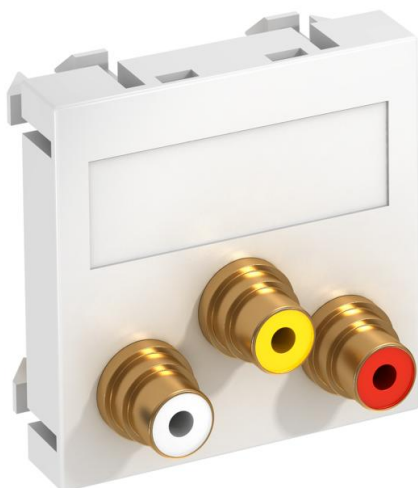

# Technical data sheet

Audio/video cinch connection, 1 module, straight outlet, as soldered connection, pure white  
Item number: 6105162

Multimedia support with three cinch connection sockets for audio-video, straight cable outlet, with labelling panel, three cinch sockets (RCA) with soldered connection, colour coding yellow / red / white. Support plate with locking fastening, suitable for horizontal and vertical installation in the system environment.

## Master data

Item number	6105162
Type	MTG-12R L RW1
Description 1	Multimedia support audio/video
Description 2	3xsocket with sold. connection
Manufacturer	OBO
Dimension	45x45mm
Colour	Pure white; RAL 9010
Material	Polycarbonate
Smallest sales unit	1
Unit of quantity	Piece
Weight	3.2 kg
Weight unit	kg/100 pc.

## Technical data

Number of units	1
Surface version	Matt
Fastening type	Lock
Halogen-free	yes
Hinged cover	no
Lamp-wire connector	no
With printed label	no

# Technical data sheet

Audio/video cinch connection, 1 module, straight outlet, as soldered connection, pure white

Item number: 6105162